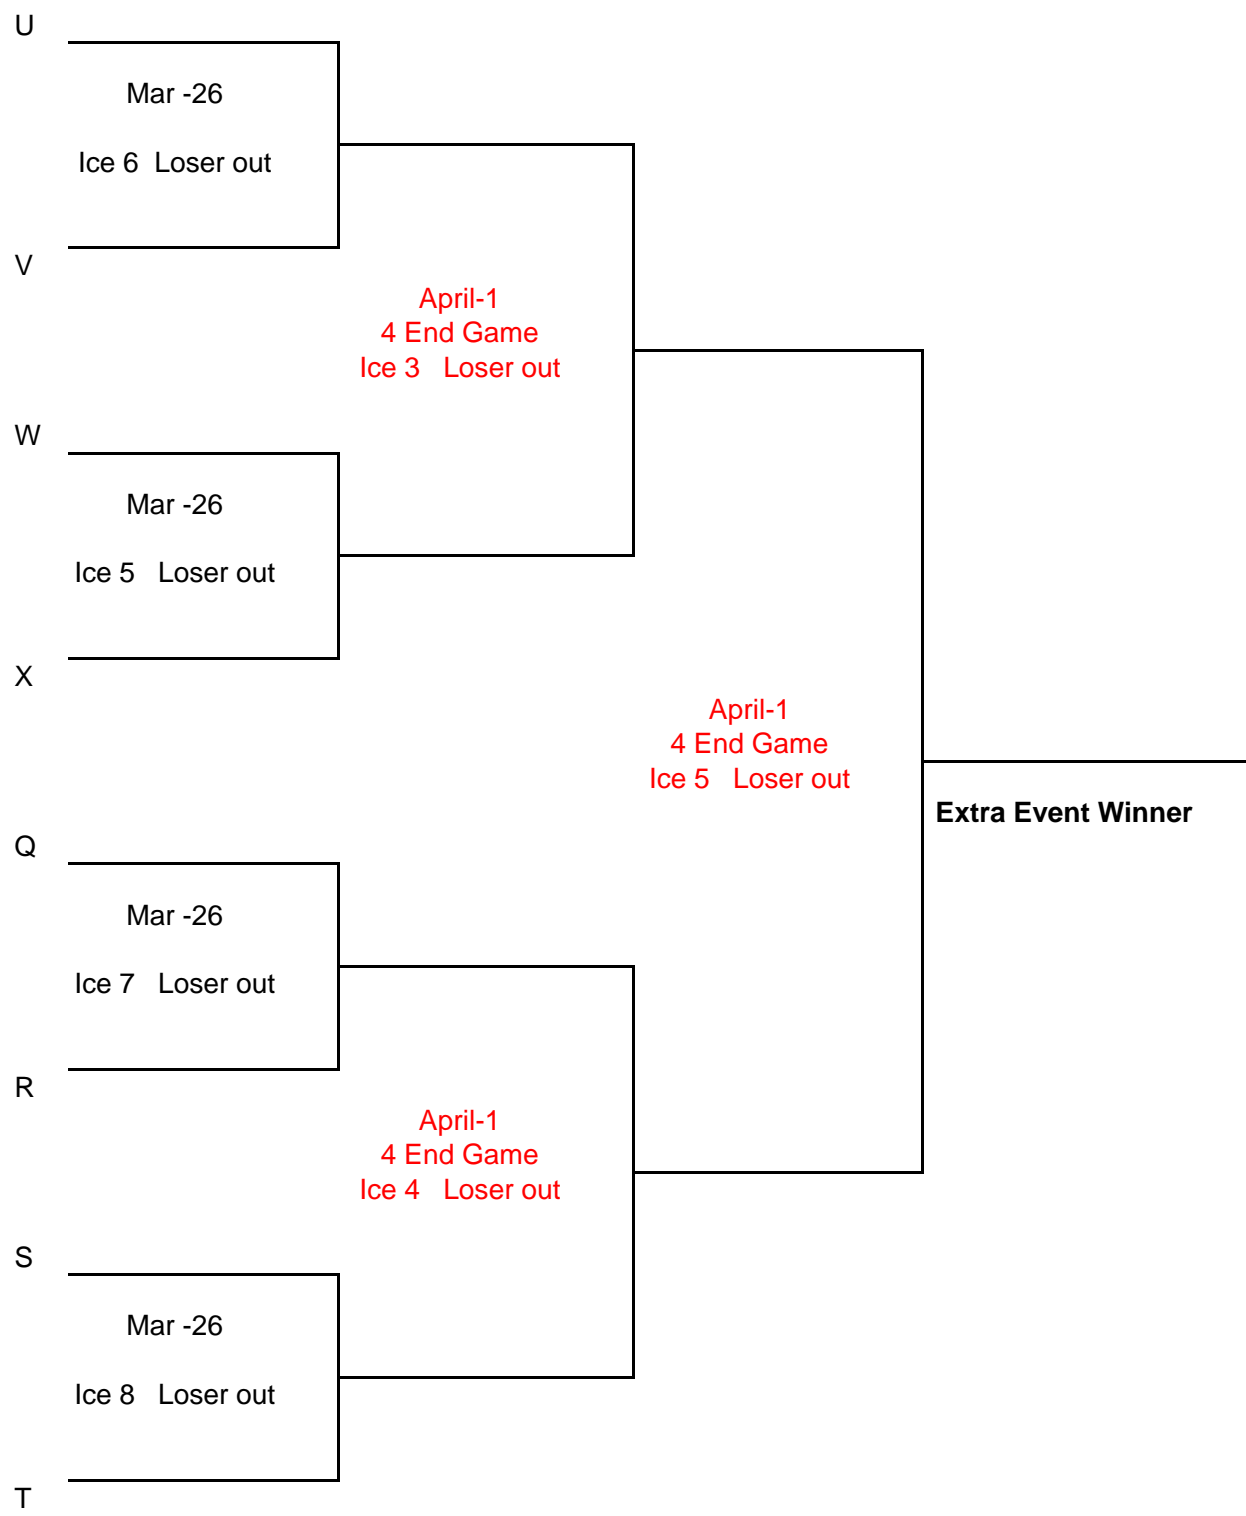

Integrated League Extra Event 2019

F

G

H